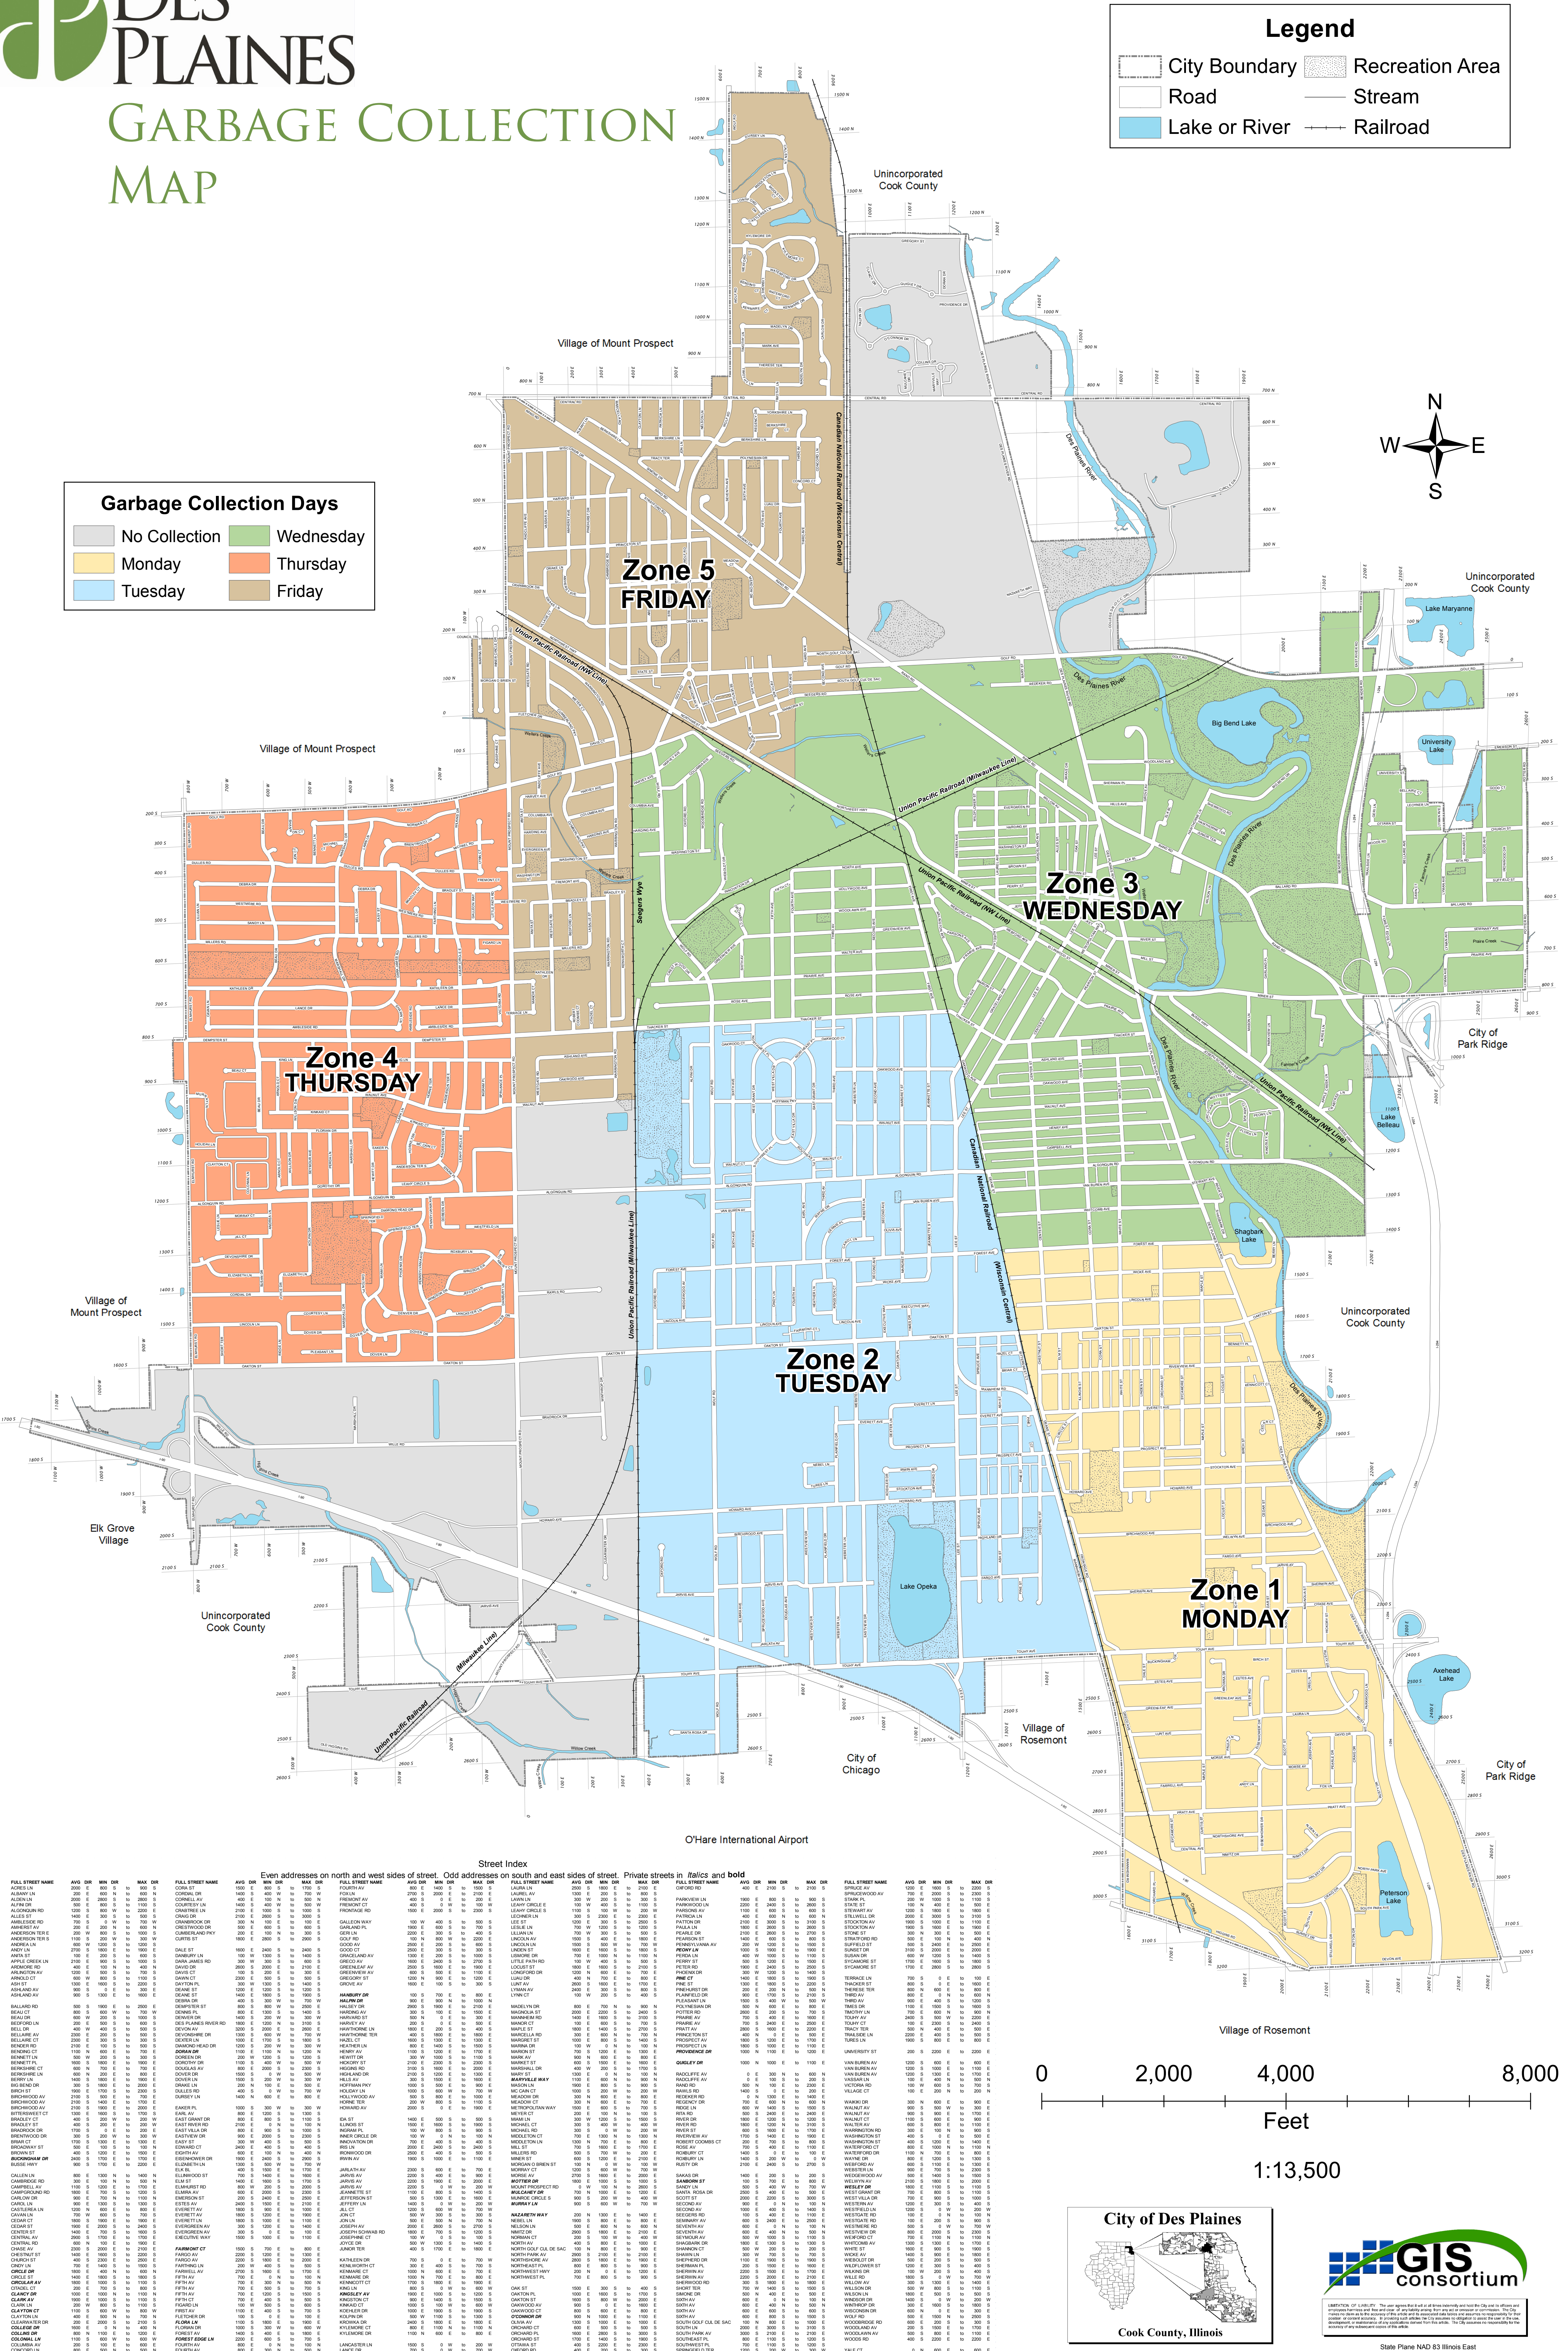

DES PLAINES GARBAGE COLLECTION MAP

Street Index

Even addresses on north and west sides of street. Odd addresses on south and east sides of street. Private streets in *italics> and bold*

FULL STREET NAME	AVG	MIN	MAX	FULL STREET NAME	AVG	MIN	MAX	FULL STREET NAME	AVG	MIN	MAX
ADAMS LN	2000	0	800	ADAMS LN	100	0	200	ADAMS LN	2000	0	800
ADAMS LN	2000	0	800	ADAMS LN	100	0	200	ADAMS LN	2000	0	800
ADAMS LN	2000	0	800	ADAMS LN	100	0	200	ADAMS LN	2000	0	800
ADAMS LN	2000	0	800	ADAMS LN	100	0	200	ADAMS LN	2000	0	800
ADAMS LN	2000	0	800	ADAMS LN	100	0	200	ADAMS LN	2000	0	800
ADAMS LN	2000	0	800	ADAMS LN	100	0	200	ADAMS LN	2000	0	800
ADAMS LN	2000	0	800	ADAMS LN	100	0	200	ADAMS LN	2000	0	800
ADAMS LN	2000	0	800	ADAMS LN	100	0	200	ADAMS LN	2000	0	800
ADAMS LN	2000	0	800	ADAMS LN	100	0	200	ADAMS LN	2000	0	800
ADAMS LN	2000	0	800	ADAMS LN	100	0	200	ADAMS LN	2000	0	800