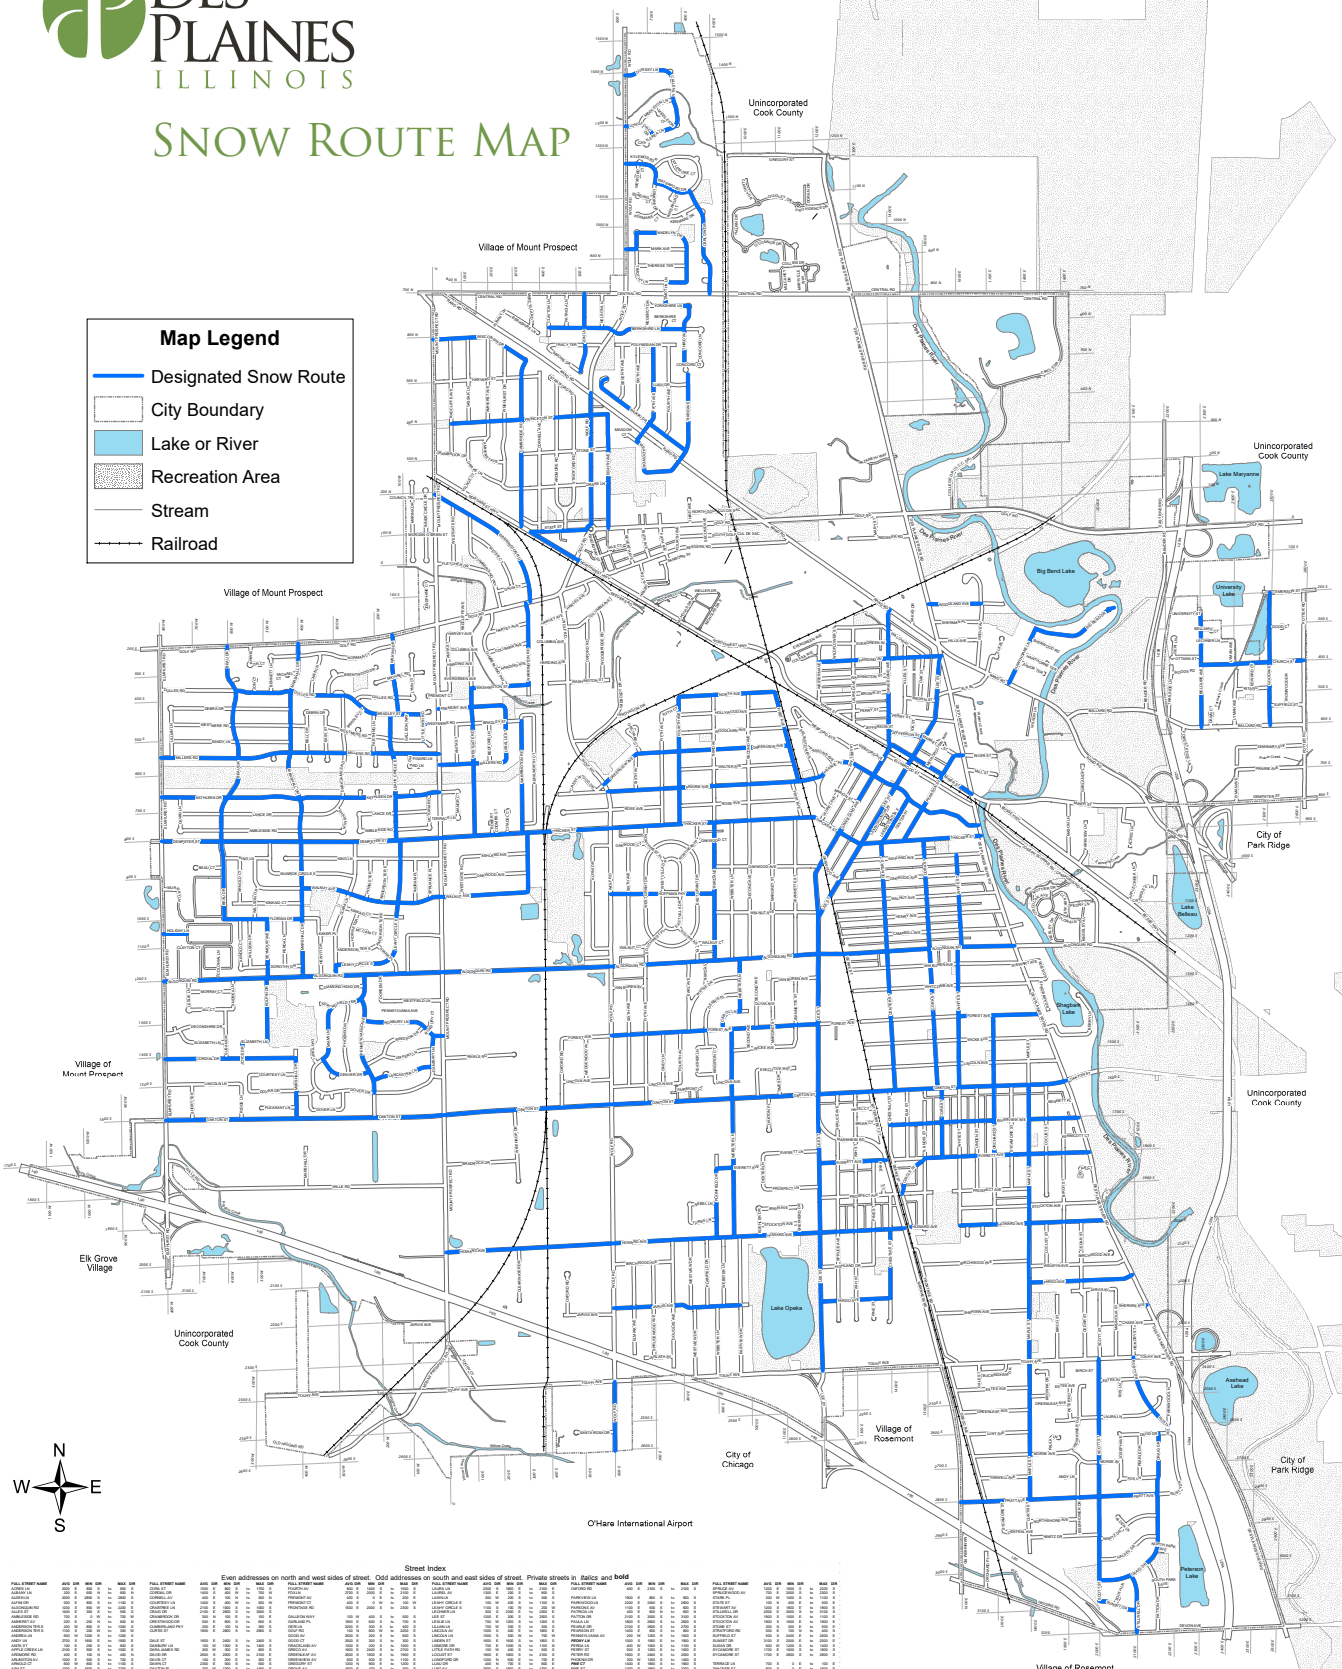

SNOW ROUTE MAP

Map Legend

-  Designated Snow Route
-  City Boundary
-  Lake or River
-  Recreation Area
-  Stream
-  Railroad

Street Index

Even addresses on north and west sides of street. Odd addresses on south and east sides of street. Private streets in *italics* and bold

A	B	C	D	E	F	G	H	I	J	K	L	M	N	O	P	Q	R	S	T	U	V	W	X	Y	Z
Abbott	Abbott	Abbott	Abbott	Abbott	Abbott	Abbott	Abbott	Abbott	Abbott	Abbott	Abbott	Abbott	Abbott	Abbott	Abbott	Abbott	Abbott	Abbott	Abbott	Abbott	Abbott	Abbott	Abbott	Abbott	Abbott